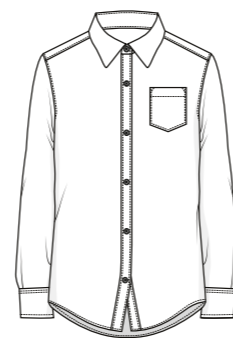

GIRLS MAIN UNIFORM

Long sleeves
white shirt

DL69

Skirt
DL981

Trousers
DL965

Knitted vest

Knitted jumper

Blazer
DL1991

BOYS MAIN UNIFORM

Long sleeves
white shirt

DL80

Trousers
DL959

Knitted vest

Knitted cardigan

Blazer
DL1990

PE UNIFORM