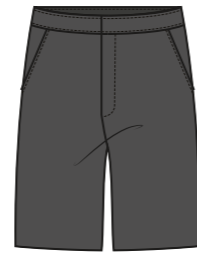

Knitted cardigan

Knitted vest

PE UNIFORM

PE t-shirt
DL406

Trainer shorts
DL17

Tracksuit
bottoms
DL852

Jumper
DL851

OPTIONAL ITEM

Fleece
jacket

BOYS' UNIFORM

Short sleeves
polo shirt
DL450

Long sleeves
polo shirt
DL454

Shorts
DL947

Trousers
DL944

Knitted jumper

Knitted cardigan

Knitted vest

PE UNIFORM

PE t-shirt
DL406

Trainer shorts
DL17

Tracksuit
bottoms
DL852

Jumper
DL851

OPTIONAL ITEM

Fleece
jacket