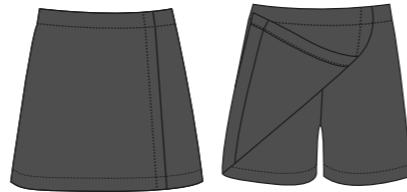

GIRLS' UNIFORM

Short sleeves
polo shirt
DL450

Long sleeves
polo shirt
DL454

Pinafore
DL979

Skort
DL978

Skirt
DL975

Trousers
DL970

Knitted jumper

Knitted cardigan

Knitted vest

PE UNIFORM

PE t-shirt
DL406

Trainer shorts
DL17

Tracksuit
bottoms
DL852

Jumper
DL851

OPTIONAL ITEM

Fleece
jacket

BOYS' UNIFORM

Short sleeves
polo shirt
DL450

Long sleeves
polo shirt
DL454

Shorts
DL947

Trousers
DL944

Knitted jumper

Knitted cardigan