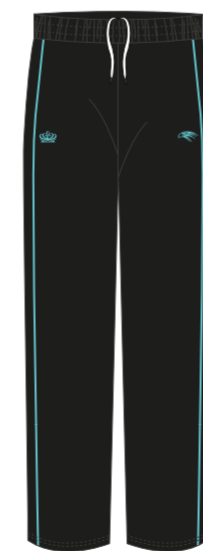

School shorts or trousers

Black polishable shoes and black socks

Baseball cap

Cricket hat

Legionnaire cap

School pullover

School cardigan

House T-shirts (Colour of T-shirt depends on the student's academic house)

Dark grey school trousers or school skirt

Black polishable shoes and white socks

White school shirt

Dark grey school trousers

Black polishable shoes and black socks

PE Uniform for Primary & Secondary

Swim wear (*optional)

School Black PE Tracksuit Pants

School Black PE top

School Black PE shorts

Trainers and white socks

Goggles and swim cap (*optional)

Swim shorts (*optional)

Optional sports bag

School Black PE top