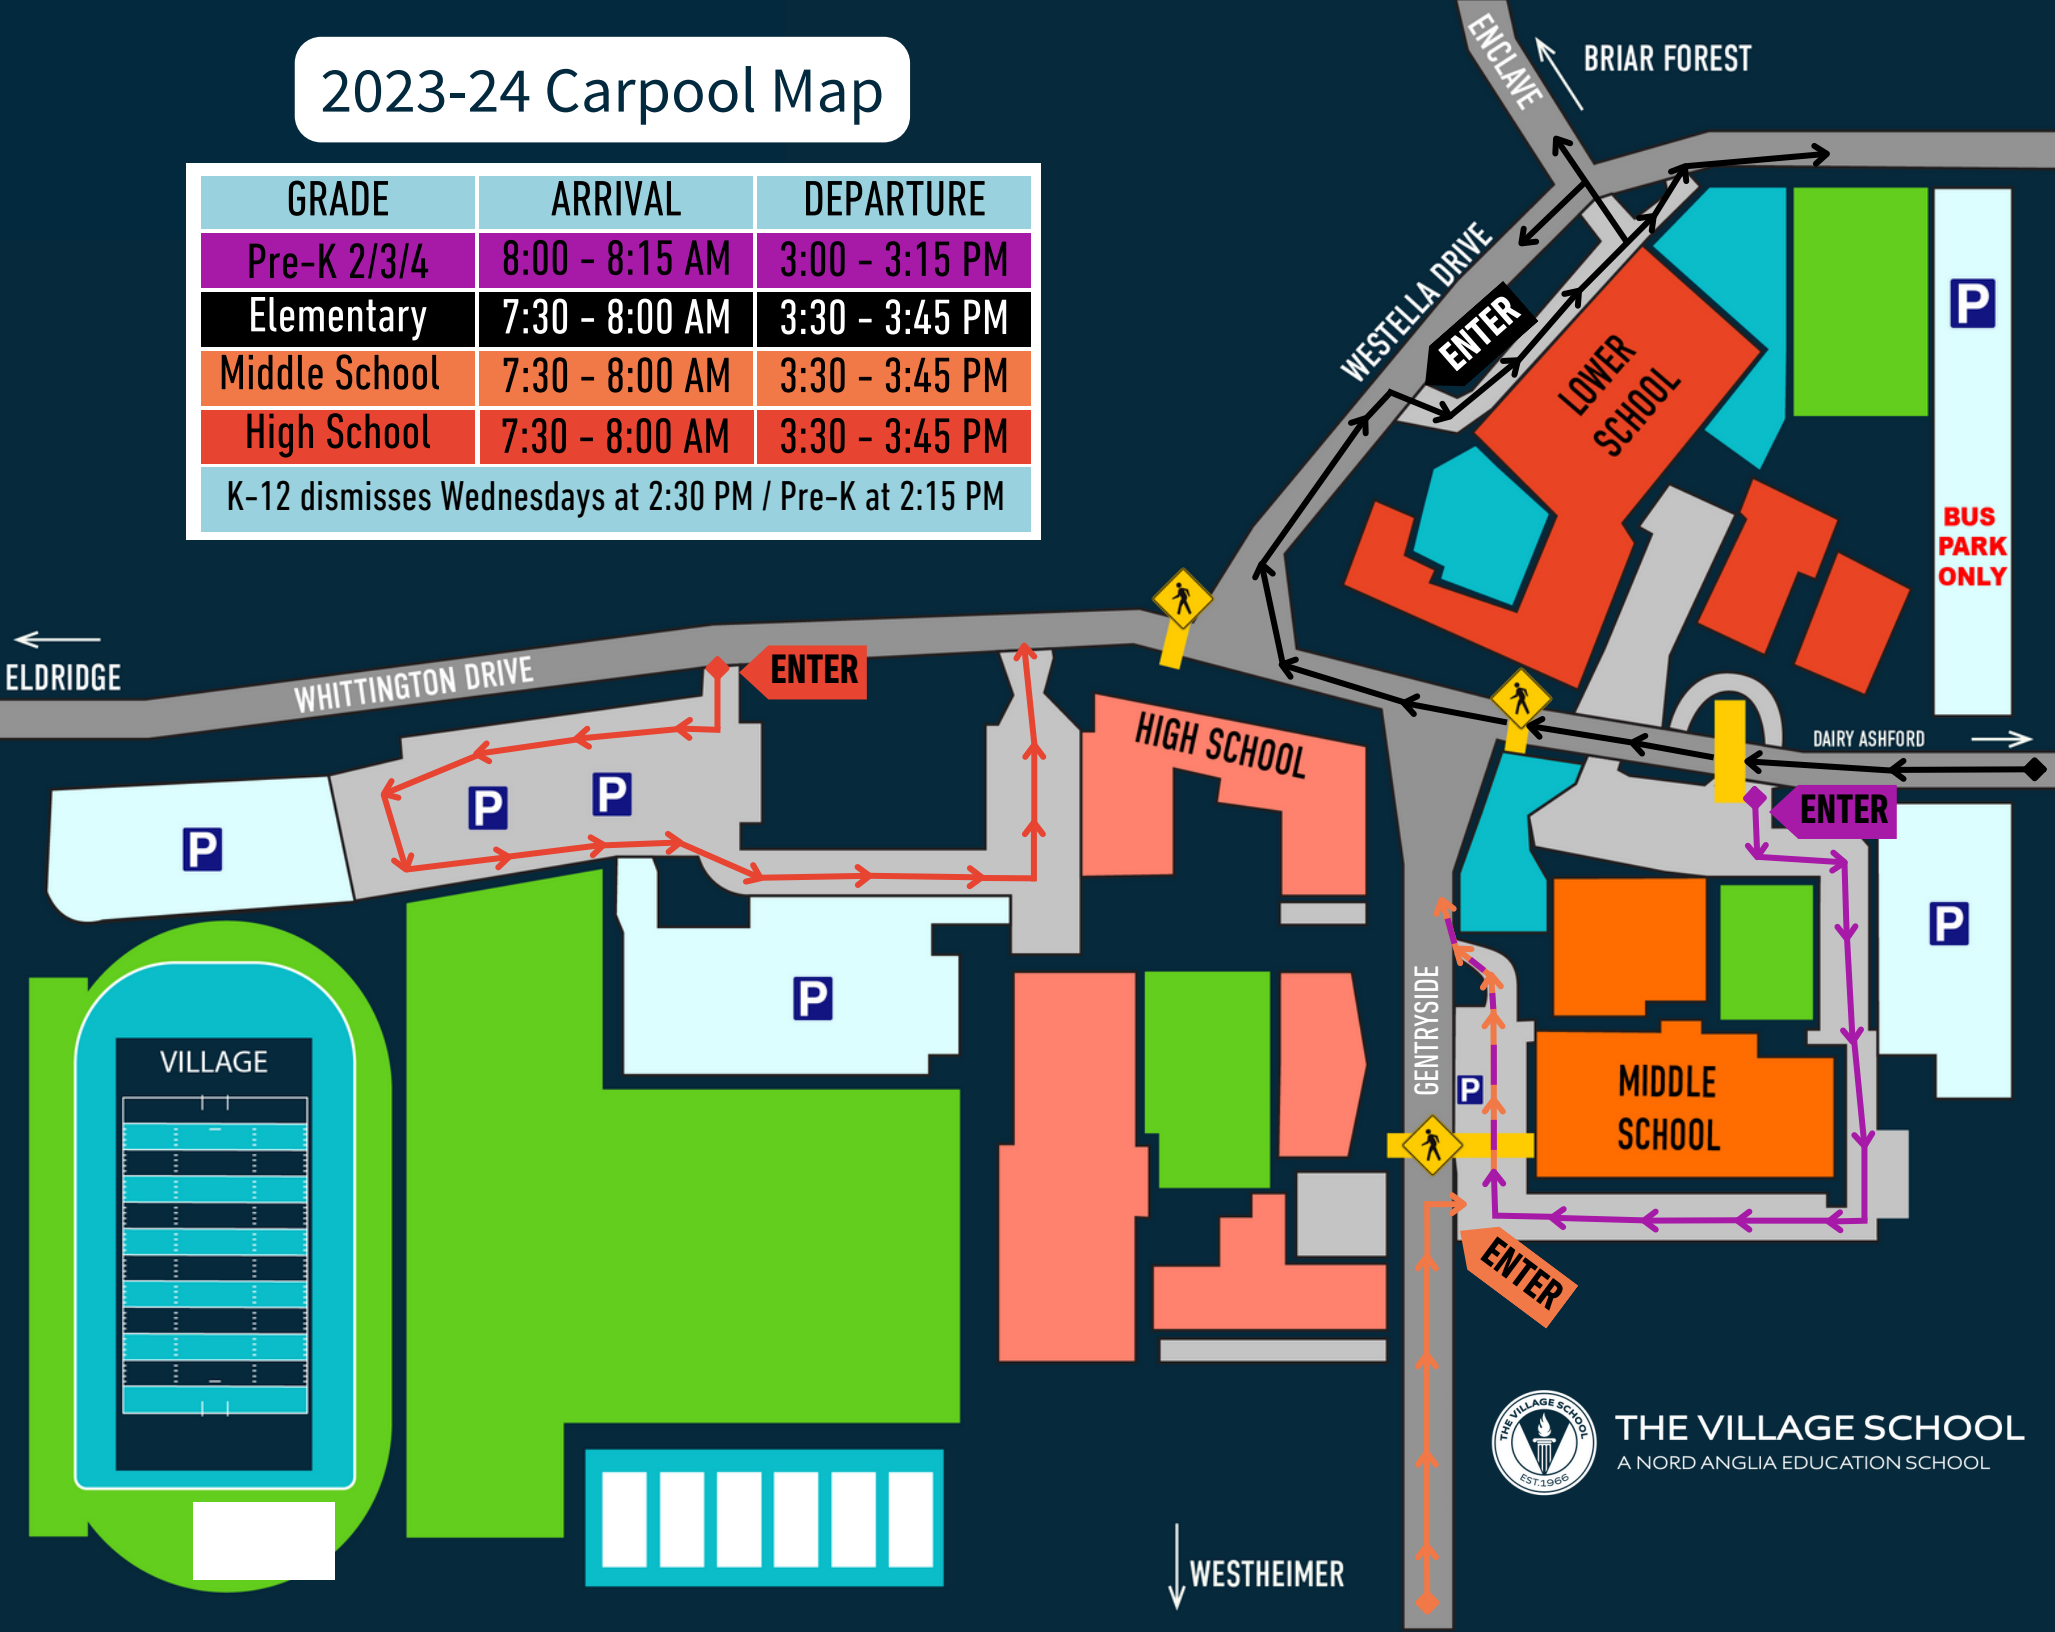

2023-24 Carpool Map

GRADE	ARRIVAL	DEPARTURE
Pre-K 2/3/4	8:00 - 8:15 AM	3:00 - 3:15 PM
Elementary	7:30 - 8:00 AM	3:30 - 3:45 PM
Middle School	7:30 - 8:00 AM	3:30 - 3:45 PM
High School	7:30 - 8:00 AM	3:30 - 3:45 PM
K-12 dismisses Wednesdays at 2:30 PM / Pre-K at 2:15 PM		